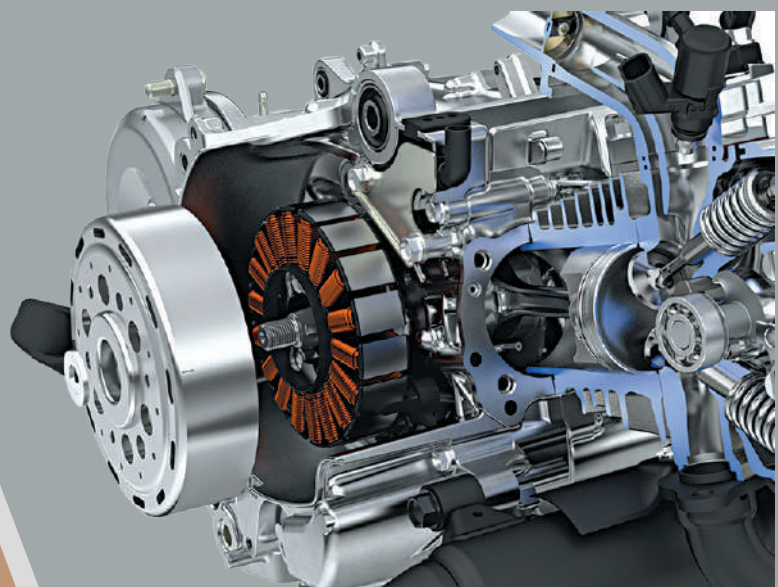

SILENT START WITH ACG

Experience smooth and silent starts with reduced gear noise and maintenance.

Experience advanced technology that enhances combustion, performance, and fuel efficiency like never before.